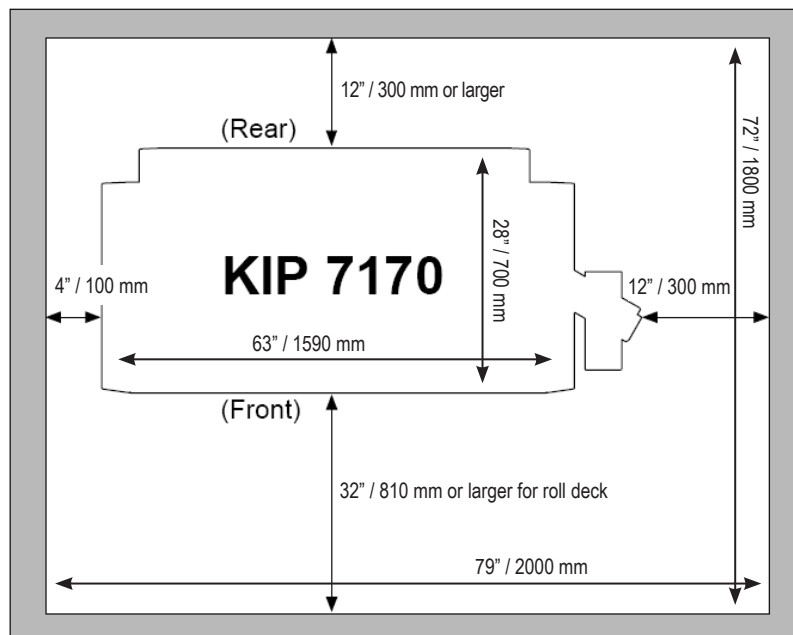

Spatial Requirements (top view not to scale)