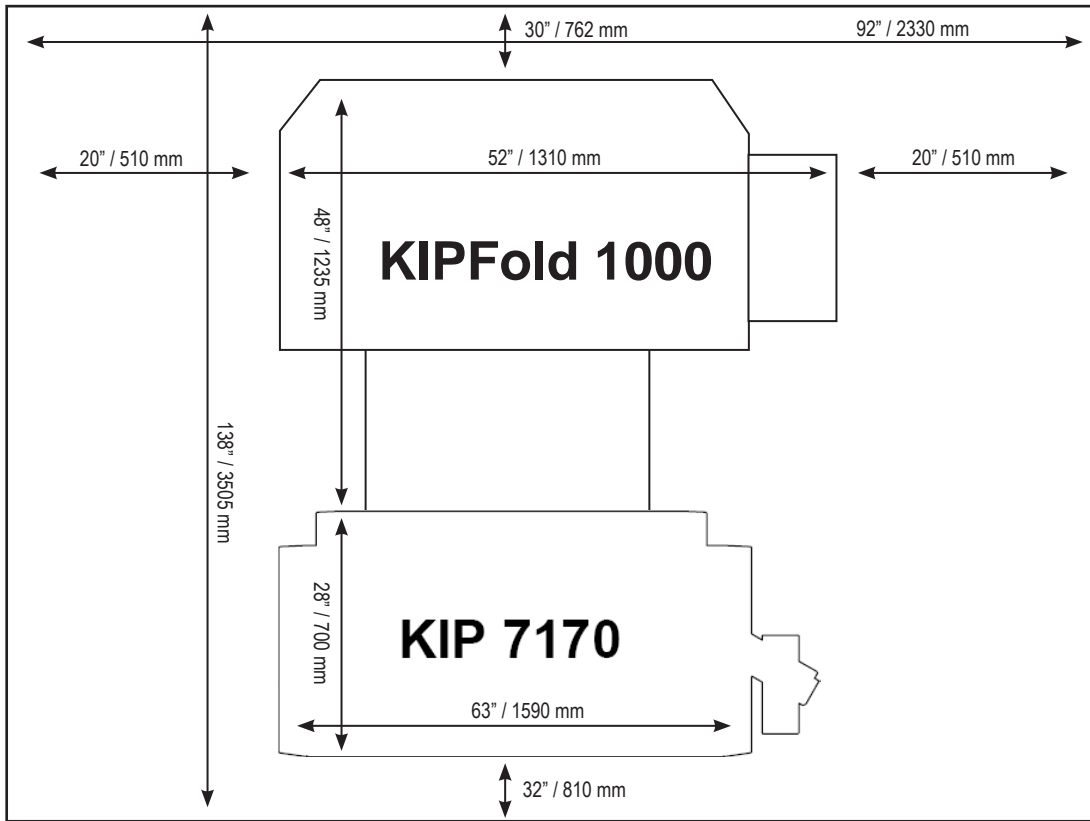

Printer	
Print Resolution	600 x 2400 dpi
Paper Capacity	3000 sq. ft. / 297 sq. m roll media
Output Sizes Width	11" - 36" / 297 - 914 mm
Output Sizes Length	Length: 20' / 6 m (standard), 500' / 152 m (optional)
Paper Weight	Bond-Plain 18-24 lb. / 64-90 gsm, vellum-translucent-tracing 18-20 lb. / 80 gsm, film 3.5-4 mil / 75 micron
Media Type	Bond-plain, vellum-translucent-tracing, film (compatible with recycled & colored bond)

KIP 7170 Scanner	
Scanner Type	Fully Integrated - C.I.S. with KIP RTT Technology
Scan Resolution	600 x 600 dpi optical resolution
Scan Speed	Up to 38.5 ft. per minute / 195 mm per second (B&W) Up to 13 ft. per minute / 66 mm per second (Color)
Scan Format	TIFF, Multipage TIFF, PDF, PDF-A, Multipage PDF, DWF, Multipage DWF, JPEG, CALS
Scan Destination	Local USB (removable media), unlimited system mailboxes (local), unlimited FTP, unlimited SMB, unlimited cloud connect to OneDrive, Google Drive or Dropbox, Box.com, Microsoft SharePoint & Microsoft Office 365 Online™
Original Size Width	11" - 36" / 297 mm - 914 mm
Original Thickness	Up to 1.6 mm thick

## SYSTEM INSTALLATION

Space, Electrical, and Environmental Requirements	
Weight	538 lb. / 244 kg
Dimensions	63" (w) x 28" (d) x 59" (h) / 1590 mm (w) x 700 mm (d) x 1510 mm (h)
Electrical (Dedicated)	120V +/- 10%, 50/60 Hz, 15 amp or higher
Electrical Receptacle	Nema 5-15 R
Max. Power Consumption	1.44 kW
Acoustic Noise	Idle: max. 50 db    Printing: max. 57 db
Room Temperature	50-86°F (10-32°C)
Room Humidity	15-85% (non condensing)

### Spatial Requirements (top view not to scale)

Spatial Requirements with KIPFold 1000 (top view not to scale)

Spatial Requirements with KIPFold 2000 (top view not to scale)